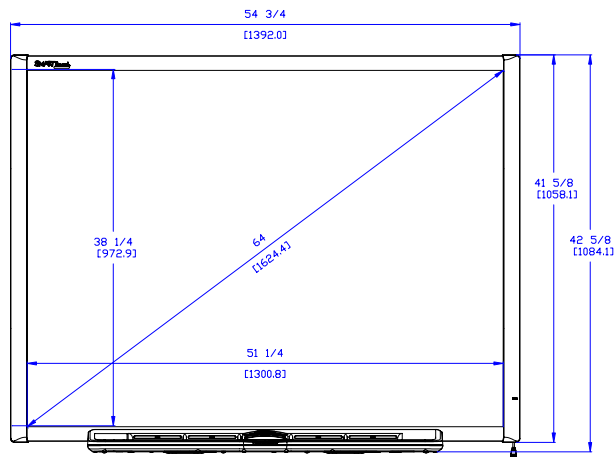

SMART Board™ 660 Interactive Whiteboard

Dimensions are subject to change without notice.

All dimensions +/- 1/8" [3 mm].

NOTE: DO NOT SCALE.

Front View

Back View

A B C D E F G H I

1207 - 11 Avenue SW, Suite 300
Calgary, AB T3C 0M5
CANADA

Support Fax +1.403.806.1256

support@smarttech.com
www.smarttech.com

Page: 1 of 1

Description: CADSB660v04Apr06