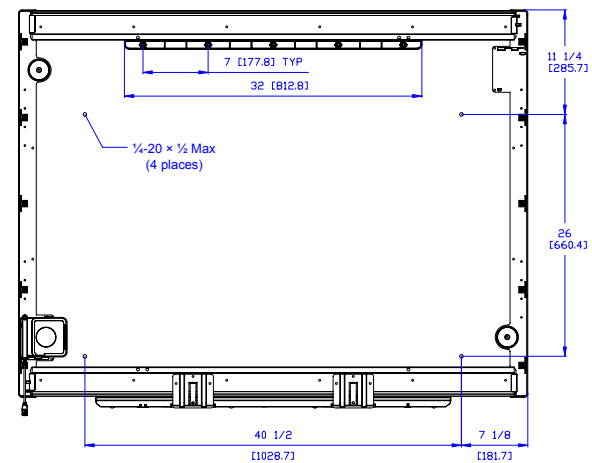

Back View

A B C D E F G H I

1207 - 11 Avenue SW, Suite 300
Calgary, AB T3C 0M5
CANADA

Support Fax +1.403.806.1256

support@smarttech.com
www.smarttech.com

Page: 1 of 1

Description: CADSB660v04Apr06