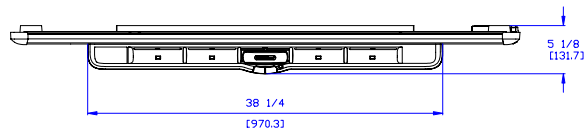

SMART Board™ 660 Interactive Whiteboard

Dimensions are subject to change without notice.

All dimensions +/- 1/8" [3 mm].

NOTE: DO NOT SCALE.

Top View