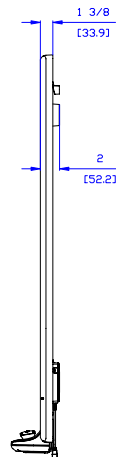

SMART Board™ 660 Interactive Whiteboard

Dimensions are subject to change without notice.

All dimensions +/- 1/8" [3 mm].

NOTE: DO NOT SCALE.

Side View

Back View

A B C D E F G H I

1207 - 11 Avenue SW, Suite 300
Calgary, AB T3C 0M5
CANADA

Support Fax +1.403.806.1256

support@smarttech.com
www.smarttech.com

Page: 1 of 1

Description: CADSB660v04Apr06